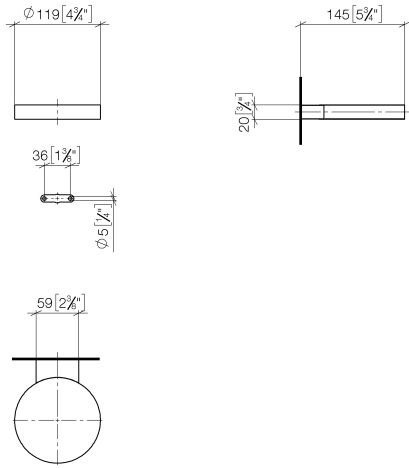

Soap dish wall model - Chrome

MADISON

83 410 979

- width 120mm
- height 20 mm
- 145mm projection

Fits: MADISON, MEM, TARA, CL.1, LISSÉ,
VAIA, META, CYO

	Chrome	83 410 979-00
	Brushed Platinum	83 410 979-06
	Platinum	83 410 979-08
	Durabress (23kt Gold)	83 410 979-09
	Dark Chrome	83 410 979-19
	Light Gold	83 410 979-26
	Brushed Light Gold	83 410 979-27
	Brushed Durabress (23kt Gold)	83 410 979-28
	Matte Black	83 410 979-33
	Brushed Bronze	83 410 979-42
	Brushed Champagne (22kt Gold)	83 410 979-46
	Champagne (22kt Gold)	83 410 979-47
	Brushed Chrome	83 410 979-93
	Brushed Dark Platinum	83 410 979-99

83 410 979

mm [inches]

83 410 979

Parts for other finishes can be found here: Brushed Platinum

Spare parts list

No.	Item Number	Name	Quantity used	Delivery time
1	08 17 97 570-00	dish	1	10
2	09 31 11 002 90	pin	1	2
3	08 17 30 502-00	holder	1	10
4	09 30 30 080 90	screw	2	2
5	05 30 31 025 00 90	fixing set	1	2
6	09 17 20 030 90	holder	1	2