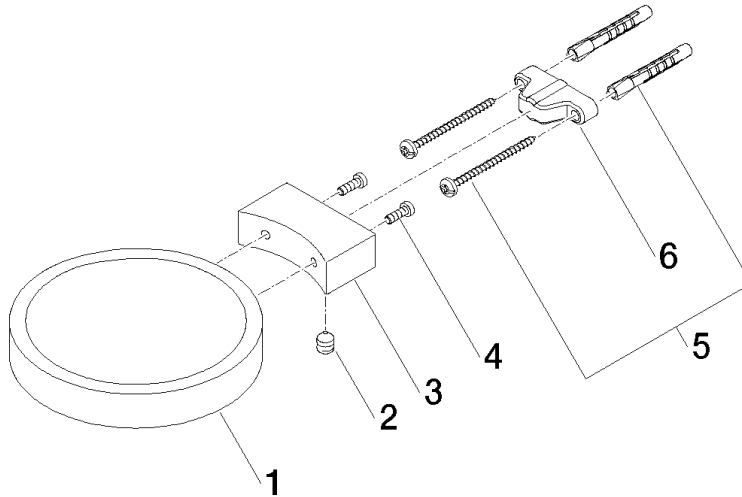

Soap dish wall model - Chrome

MADISON

83 410 979

- width 120mm
- height 20 mm
- 145mm projection

Fits: MADISON, MEM, TARA, CL.1, LISSÉ,
VAIA, META, CYO

	Chrome	83 410 979-00
	Brushed Platinum	83 410 979-06
	Platinum	83 410 979-08
	Durabress (23kt Gold)	83 410 979-09
	Dark Chrome	83 410 979-19
	Light Gold	83 410 979-26
	Brushed Light Gold	83 410 979-27
	Brushed Durabress (23kt Gold)	83 410 979-28
	Matte Black	83 410 979-33
	Brushed Bronze	83 410 979-42
	Brushed Champagne (22kt Gold)	83 410 979-46
	Champagne (22kt Gold)	83 410 979-47
	Brushed Chrome	83 410 979-93
	Brushed Dark Platinum	83 410 979-99

83 410 979

mm [inches]

83 410 979

Parts for other finishes can be found here: Brushed Platinum

Spare parts list

No.	Item Number	Name	Quantity used	Delivery time
1	08 17 97 570-00	dish	1	10
2	09 31 11 002 90	pin	1	2
3	08 17 30 502-00	holder	1	10
4	09 30 30 080 90	screw	2	2
5	05 30 31 025 00 90	fixing set	1	2
6	09 17 20 030 90	holder	1	2